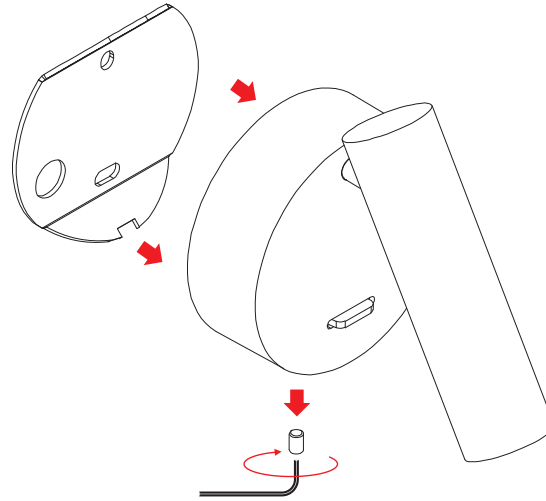

STAY SF Round

Installation Manual

STAY Surface Round 2W
230V Non Dimmable

Attention
Before any maintenance
switch off the main power.

1

2

3

4