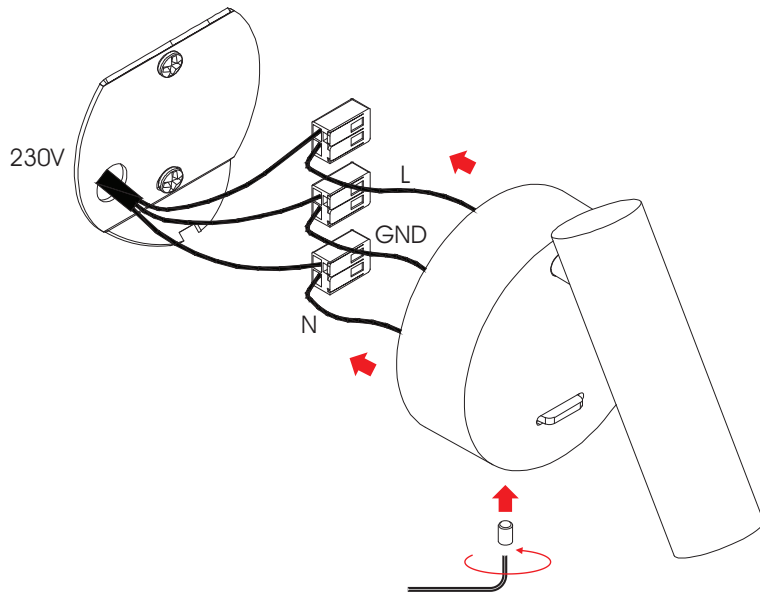

STAY SF Round

Installation Manual

STAY Surface Round 2W
230V Non Dimmable

Attention
Before any maintenance
switch off the main power.

1

2

3

4