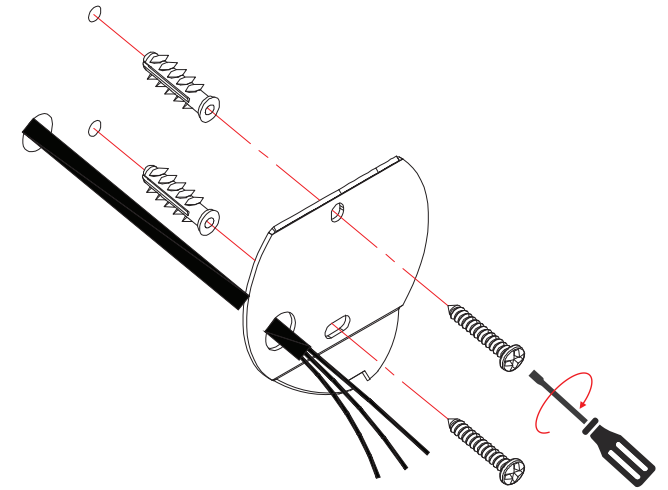

STAY SF Round

Installation Manual

STAY Surface Round 2W
230V Non Dimmable

Attention
Before any maintenance
switch off the main power.

1

2

3

4