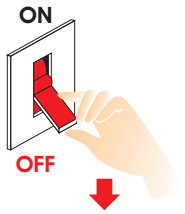

STAY SF Round

Installation Manual

STAY Surface Round 2W
230V Non Dimmable

Attention
Before any maintenance
switch off the main power.

1

2

3

4